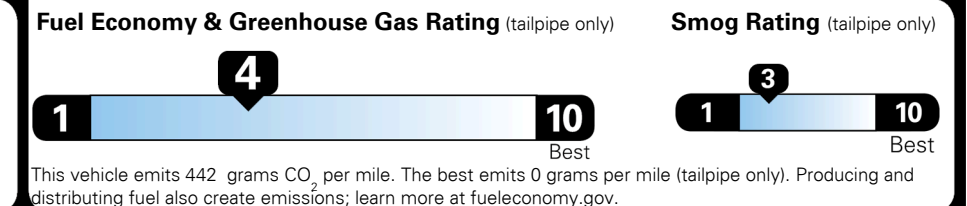

ADDED FEATURES:

- ***Elite Package: $1,750.00**
  - Low Beam Assist
  - Rain-Sensing Wipers
  - Parking Distance Warning
  - Wide Sunroof
  - Wireless Charging Pad
- ***Prestige Package: $2,500.00**
  - Heads-Up Display
  - Surround View Monitor
  - Nappa Leather Seating Surfaces with Luxury Quilting
  - Heated Rear Seats
  - Microfiber Suede Headliner
- ***Sport Package $1,500.00**
  - Electronically Controlled Suspension
  - 19" Sport Alloy Wheels with Michelin PS4 Summer Tires
  - Copper Headlight Bezel Accents
  - Dark Tint Taillight Covers
  - Dark Chrome Grille & Window Trim
  - Black Nappa Leather Seating Surfaces with Sport Quilting
- **Accessories**
  - *Cargo Tray $115.00
  - *First Aid Kit $45.00
  - *Rear Bumper Appliqué $70.00

Inland Freight & Handling : $995.00

SOLD TO: VA701 SHIPPED TO: VA701
GENESIS OF ALEXANDRIA
1707 MOUNT VERNON AVE.
ALEXANDRIA VA 22301

VIN: KMTG34LE2KU032188	ENGINE: G6DPAH935959	EXTERIOR COLOR: HIMALAYAN GRAY	INTERIOR/SEAT COLOR: BLACK W/ RED
MODEL: R0442A65	PORT OF ENTRY: BR	TRANSPORT: TRUCK	ACCESSORY WEIGHT: 16 lbs./ 7 kgs.

EMISSIONS:
This vehicle is certified to meet emission requirements in all 50 states

TOTAL PRICE: $52,725.00

EPA DOT Fuel Economy and Environment

Fuel Economy

20 MPG
combined city/hwy

18 MPG
city

25 MPG
highway

5.0 gallons per 100 miles

Compact Cars range from 14 to 119 MPG. The best vehicle rates 136 MPGe.

You spend $4,250
more in fuel costs over 5 years compared to the average new vehicle.

Annual fuel cost $2,250

Actual results will vary for many reasons, including driving conditions and how you drive and maintain your vehicle. The average new vehicle gets 27 MPG and costs $7,000 to fuel over 5 years. Cost estimates are based on 15,000 miles per year at $ 2.55 per gallon. MPGe is miles per gasoline gallon equivalent. Vehicle emissions are a significant cause of climate change and smog.

fueleconomy.gov
Calculate personalized estimates and compare vehicles

GOVERNMENT 5-STAR SAFETY RATINGS

This vehicle has not been rated by the government for overall vehicle score, frontal crash, side crash or rollover risk.

Source: National Highway Traffic Safety Administration (NHTSA).
www.safercar.gov or 1-888-327-4236

Manufacturer's suggested retail price includes manufacturer's recommended pre-delivery service. Gasoline license and title fees state and local taxes and dealer installed options and accessories are not included in the manufacturer's suggested retail price. This label has been affixed to this vehicle by Hyundai Motor America, pursuant to the requirements of 15 U.S.C. 1231 et seq. which prohibits its removal or alteration prior to delivery to the ultimate purchaser.

PARTS CONTENT INFORMATION

FOR VEHICLES IN THIS CARLINE: U.S./CANADIAN PARTS CONTENT: 2 %

MAJOR SOURCES OF FOREIGN PARTS CONTENT: KOREA: 88 %

FOR THIS VEHICLE: FINAL ASSEMBLY POINT: ULSAN, KOREA

COUNTRY OF ORIGIN:

ENGINE: KOREA TRANSMISSION: KOREA

Note: Parts content does not include final assembly, distribution, or other non-parts costs.