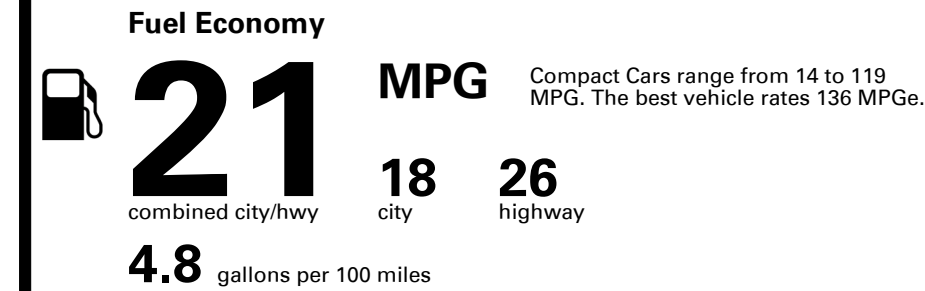

EMISSIONS:
 This vehicle is certified to meet emission requirements in all 50 states

TOTAL PRICE: \$51,120.00

EPA DOT Fuel Economy and Environment

You spend \$3,750
 more in fuel costs over 5 years compared to the average new vehicle.