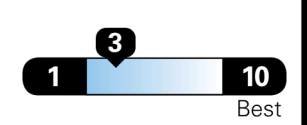

Smog Rating (tailpipe only)

This vehicle emits 429 grams CO₂ per mile. The best emits 0 grams per mile (tailpipe only). Producing and distributing fuel also create emissions; learn more at fueleconomy.gov.

Actual results will vary for many reasons, including driving conditions and how you drive and maintain your vehicle. The average new vehicle gets 27 MPG and costs $7,000 to fuel over 5 years. Cost estimates are based on 15,000 miles per year at $ 2.55 per gallon. MPGe is miles per gasoline gallon equivalent. Vehicle emissions are a significant cause of climate change and smog.

fueleconomy.gov

Calculate personalized estimates and compare vehicles