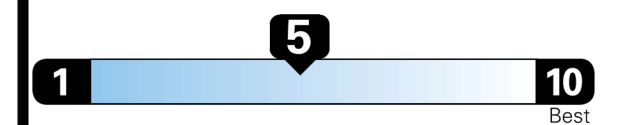

Smog Rating (tailpipe only)