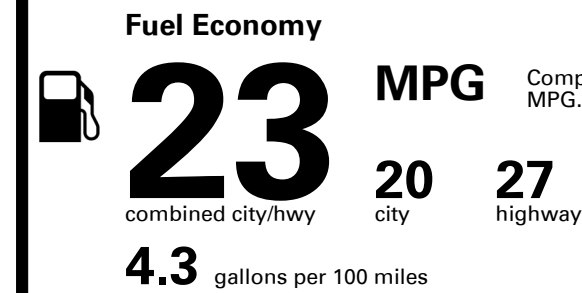

*Prestige Package: $3,850.00

- Heads-Up Display / Surround View Monitor
- Low Beam Assist / Wireless Charging Pad
- 19" Alloy Wheels
- w/ Summer Tires (RWD) or All-Season Tires (AWD)
- Nappa Leather Seating Surfaces with Luxury Quilting
- Power Driver Seat Cushion Extension
- Front Passenger Seat 4-Way Power Lumbar
- Heated Rear Seats
- Rain-Sensing Wipers / Ventilated Front Seats
- Heated Steering Wheel
- Microfiber Suede Headliner

*Sport Package: $1,550.00

- 19" Sport Alloy Wheels
- w/ Summer Tires (RWD) or All-Season Tires (AWD)
- Limited-Slip Differential (RWD only)
- Performance Brakes
- Power Driver Seat Bolster
- Copper Headlight Bezel Accents
- Black Nappa Leather Seating Surfaces with Sport Quilting

Accessories

- *Cargo Tray $150.00
- *First Aid Kit $45.00
- *Rear Bumper Appliqué $80.00

Inland Freight & Handling : $995.00

TOTAL PRICE: $48,720.00

9 A 1910QMORNI

SOLD TO: VA701

GENESIS OF ALEXANDRIA
1707 MOUNT VERNON AVE.
ALEXANDRIA VA 22301

SHIPPED TO: VA701

VIN: KMTG44LA4LU048517 **ENGINE:** G4KKA357110 **EXTERIOR COLOR:** HAVANA RED **INTERIOR/SEAT COLOR:** BLACK W/GRAY

MODEL: R0412AT5 **PORT OF ENTRY:** PH **TRANSPORT:** TRUCK **ACCESSORY WEIGHT:** 16 lbs./ 7 kgs.

EMISSIONS:
This vehicle is certified to meet emission requirements in all 50 states

EPA DOT Fuel Economy and Environment

Gasoline Vehicle

Compact Cars range from 14 to 113 MPG. The best vehicle rates 136 MPGe.

You spend $3,000
more in fuel costs over 5 years compared to the average new vehicle.

Annual fuel cost $2,100

Fuel Economy & Greenhouse Gas Rating (tailpipe only)